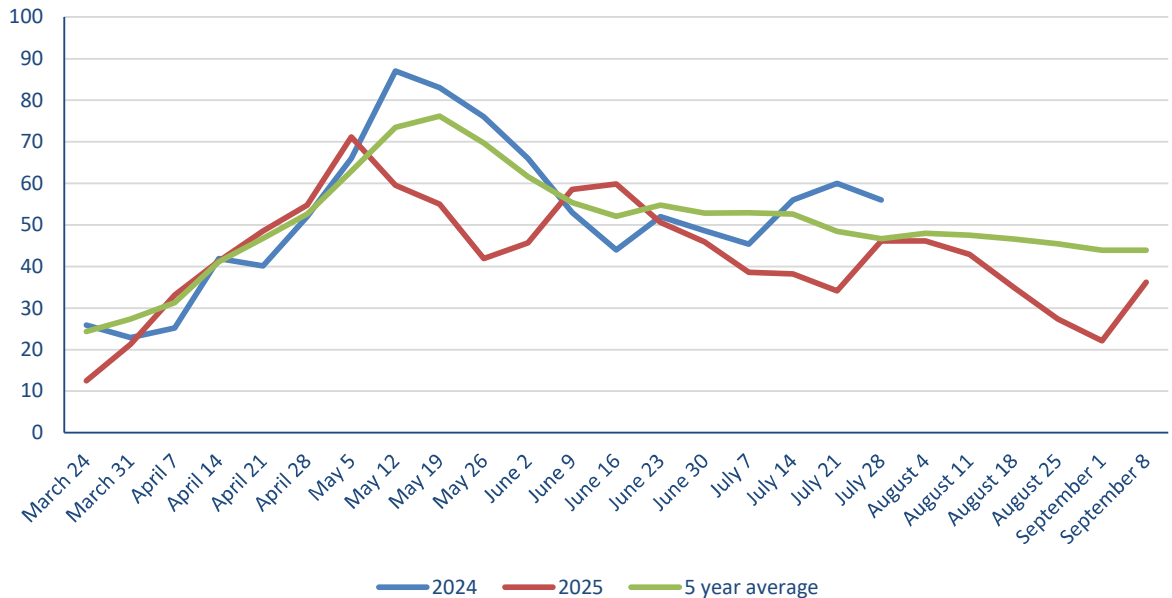

Regional grass growth guide Kg/ DM/ Ha /Day			
	August 11th	August 26th	Difference
Scotland	48	52	4
North East	23	44	21
North West	27	37	10
Yorkshire	13	21	8
East Midlands	12	27	15
East	26	49	23
West Midlands	13	27	14
Wales	25	40	15
South West	15	33	18
South East	19	32	13

Grass Growth kg/DM/Ha/Day